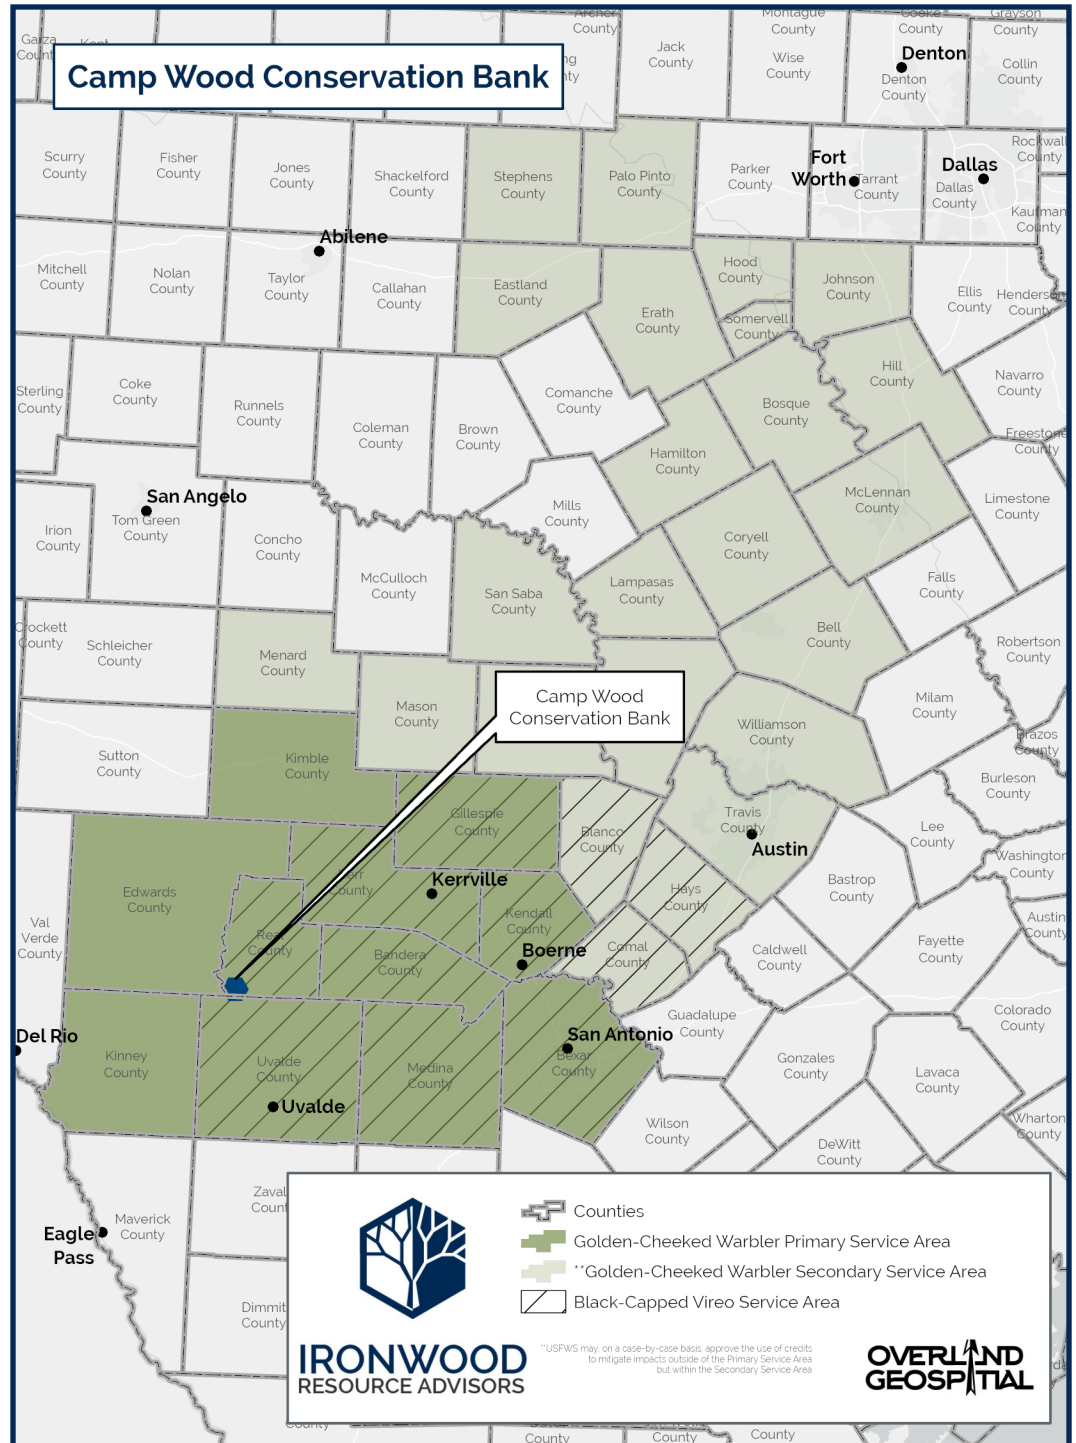

CAMP WOOD CONSERVATION BANK

Real County, Texas (USFWS Southwest Region)

SERVICE AREA COUNTIES

Bandera	Bell	Bosque
Bexar	Burnet	Coryell
Blanco	Eastland	Erath
Comal	Hamilton	Hill
Edwards	Hood	Johnson
Gillespie	Lampasas	Llano
Hays	Mason	McLennan
Kendall	Menard	Palo Pinto
Kerr	San Saba	Somervell
Kinney	Stephens	Travis
Kimble	Medina	Real
Uvalde	Williamson	

ENDANGERED SPECIES CREDITS

- Golden-Cheeked Warbler
- Black-Capped Vireo

STATUS

Approved Bank
Endangered Species Credits Available

PROJECT SIZE

4,860 Acres

IRONWOOD
RESOURCE ADVISORS